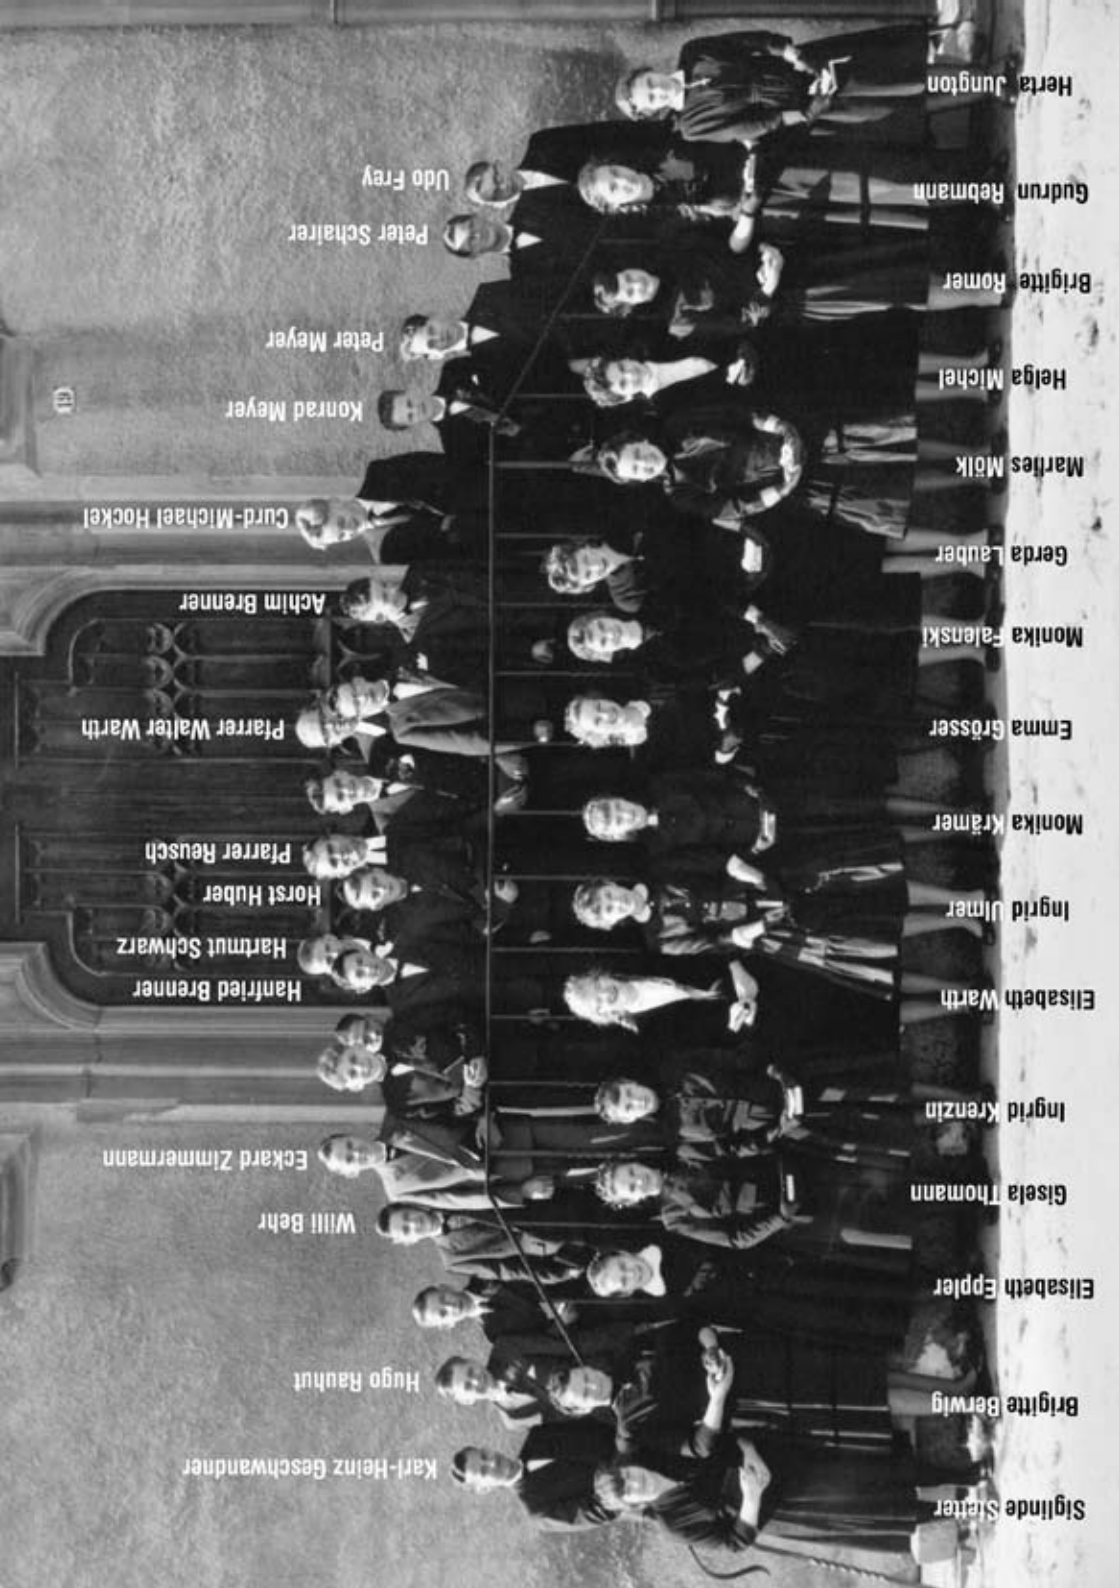

Herta Jungton

Gudrun Rebmann

Brigitte Romer

Helga Michel

Marlies Molk

Gerda Lauber

Monika Falenski

Emma Grösser

Monika Krämer

Ingrid Ulmer

Elisabeth Warth

Ingrid Krenzin

Gisela Thomann

Elisabeth Epler

Brigitte Berwig

Siglinde Steier

Udo Frey

Peter Schaller

Peter Meyer

Konrad Meyer

Curd-Michael Hockel

Achim Brenner

Pfarrer Walter Warth

Pfarrer Reusch

Horst Huber

Hartmut Schwarz

Hanfried Brenner

Willi Behr

Eckard Zimmermann

Hugo Rauhut

Karl-Heinz Geschwandner